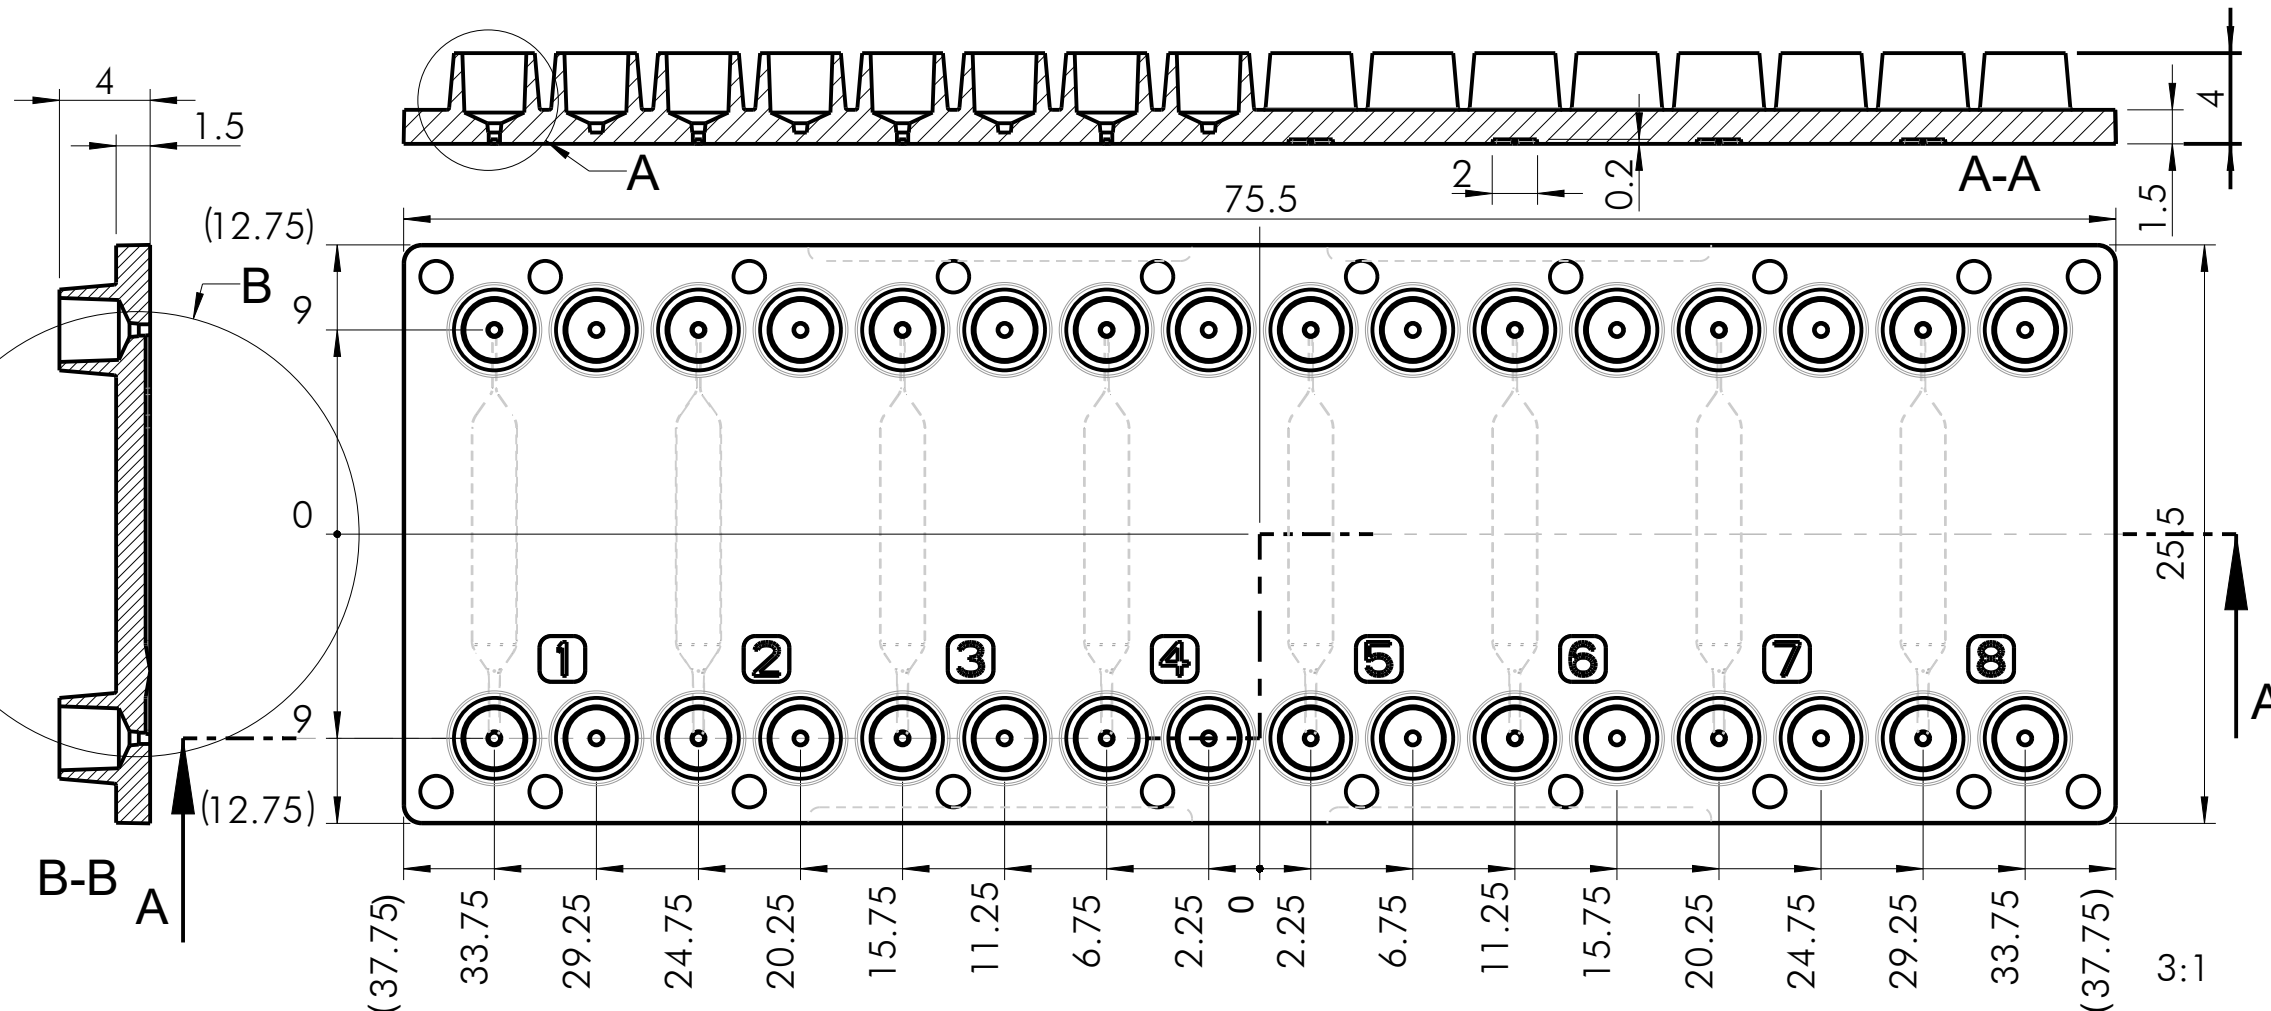

All channels have the same dimensions

all values without dimensions are in mm

Barrier Chamber Chip	Fluidic 1329	Scale 1:1
	Page (1/1)	Created/changed on: 24.06.2021
	Size A3	