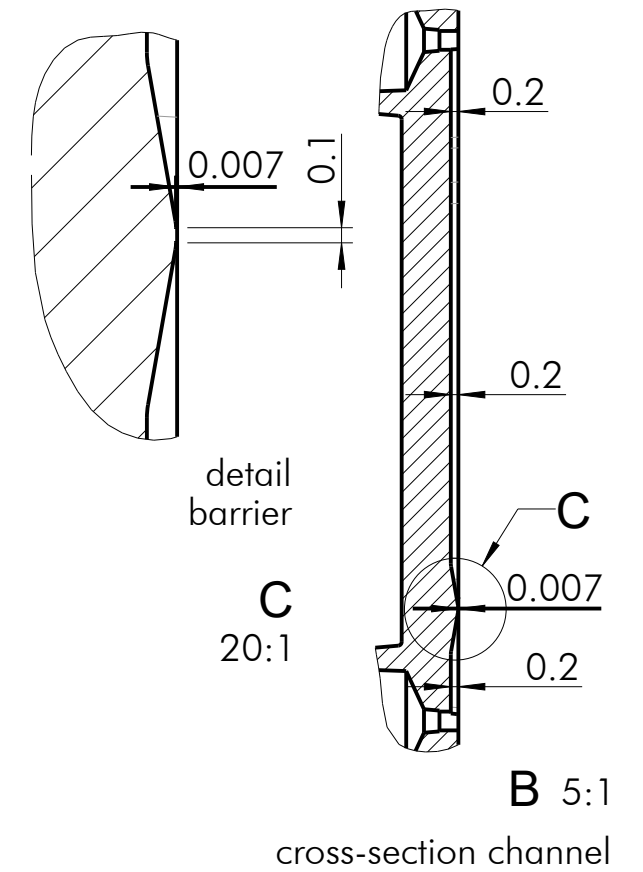

All channels have the same dimensions

all values without dimensions are in mm

Barrier Chamber Chip	Fluidic 1329	Scale 1:1
	Page (1/1)	Created/changed on: 24.06.2021
	Size A3	