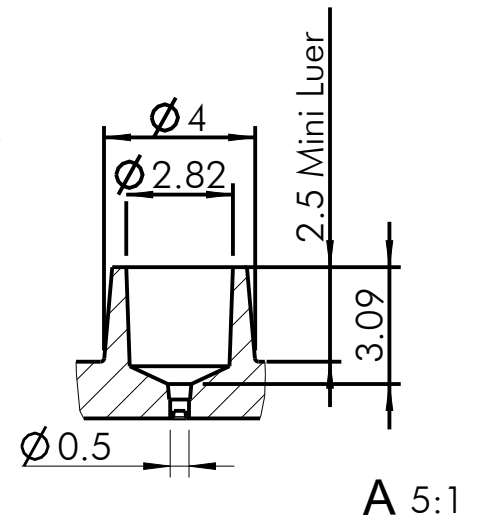

All channels have the same dimensions

all values without dimensions are in mm

Barrier Chamber Chip	Fluidic 1329	Scale 1:1
	Page (1/1)	Created/changed on: 24.06.2021
	Size A3	