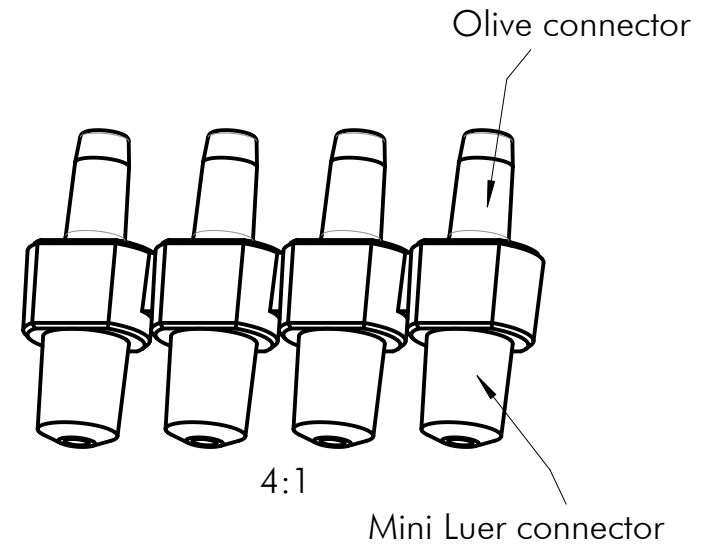

1:1

all values without dimensions are in mm

	Tolerance ISO 8015	
	General Tolerance ISO 2768-mK	
	Scale 5:1	
Male Mini Luer Fluid Connector (Row of Four)	Fluidic 333	Created/changed on: 22.04.2009
	Page (1/1)	
	Size A4	