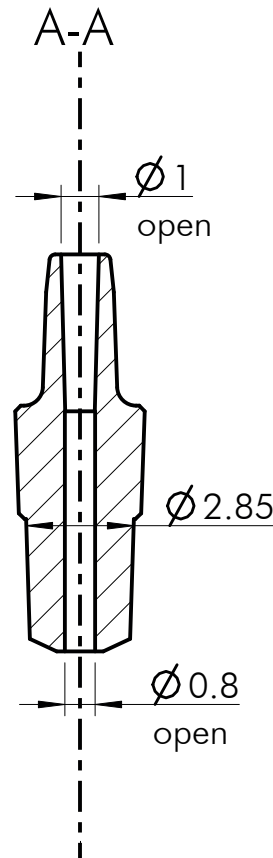

1:1

all values without dimensions are in mm

	Tolerance ISO 8015	
	General Tolerance ISO 2768-mK	
	Scale 5:1	
Male Mini Luer Fluid Connector (Row of Four)	Fluidic 333	Created/changed on: 22.04.2009
	Page (1/1)	
	Size A4	