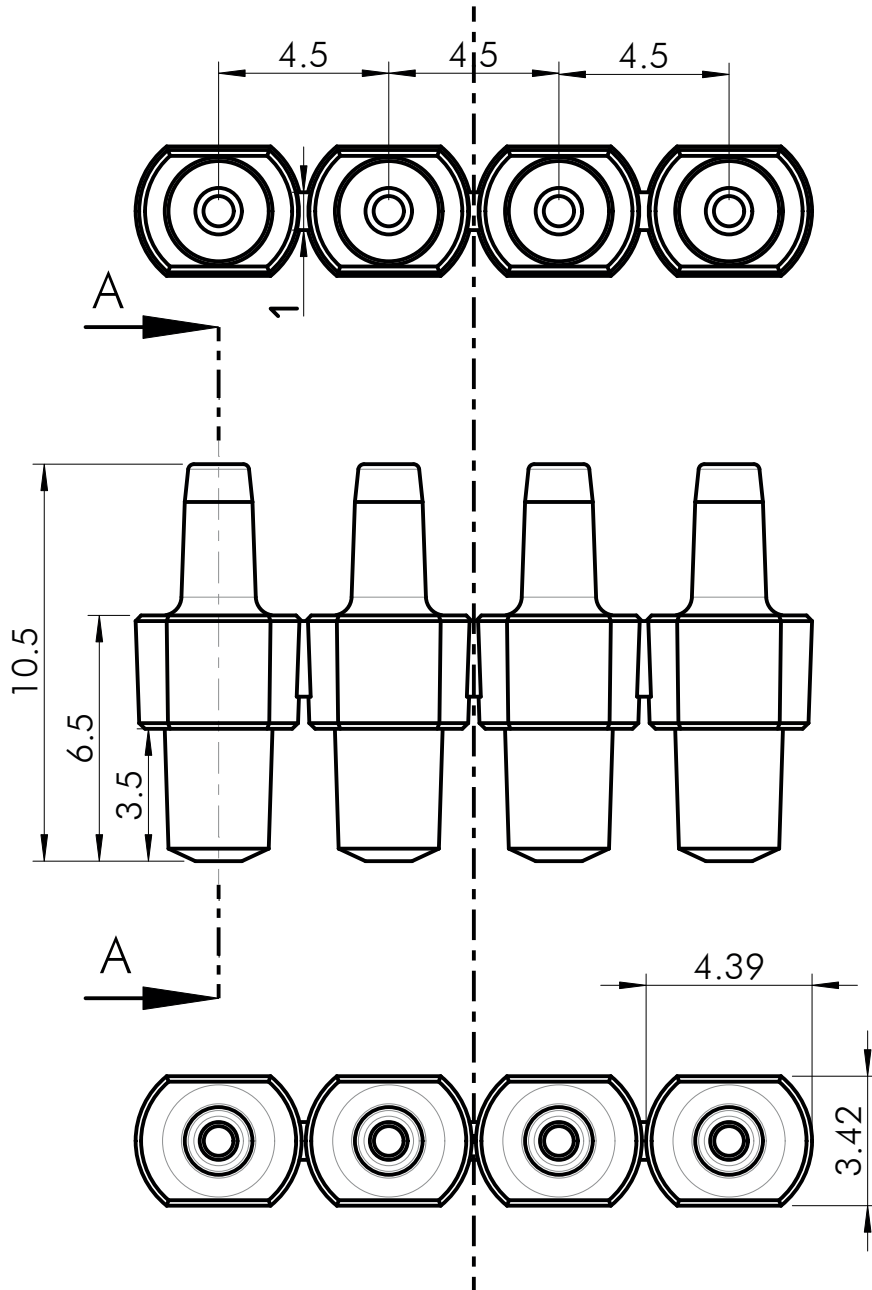

1:1

all values without dimensions are in mm

	Tolerance ISO 8015	
	General Tolerance ISO 2768-mK	
	Scale 5:1	
Male Mini Luer Fluid Connector (Row of Four)	Fluidic 333	Created/changed on: 22.04.2009
	Page (1/1)	
	Size A4	